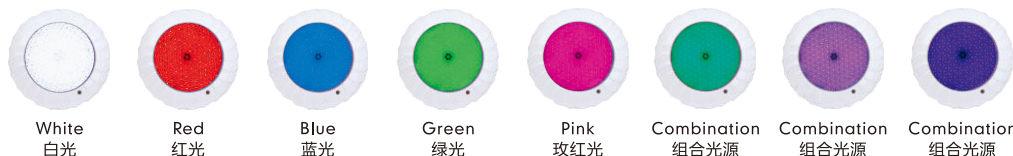

泳池灯

POOL LIGHT SERIES

Optional light source:
White 6000~6500K
RGB

Using PWM technology, high temperature protection guarantees the service life of long time working LED lamp.

- Edison high-end brand smd2835 LED lamp luminous flux up to 140 lm/w.
- The lamp is completely sealed and protected by epoxy resin and is 100% waterproof.
- 16 color changing modes make your family enjoy a different atmosphere.
- With high temperature protection, the service life is 60000 hours or more.
- It can work normally at -20~80 degrees water temperature.
- Can be widely used in swimming pools, bathrooms, fountains, etc.

AHT-040

贝壳型挂壁式超亮泳池彩灯
Shell Type Wall-mounted Ultra Bright Pool Light

40W/12V

高亮度、低功耗

High brightness, low power consumption

**可选光源：白光6000-6500K
七彩RGB**

采用PWM技术，高温保护保证长时间工作的LED灯珠的使用寿命。

- Edison品牌高端 smd2835 LED 灯珠光通量最高可达140 lm/w。
- 灯由环氧树脂完全密封保护，100%防水。
- 16种颜色更改模式，令您的家人享受到不同的氛围。
- 有高温保护器，可使用60,000小时或更长。
- 可以在-20~80度水温度正常工作。
- 可广泛应用于游泳池、浴室、喷泉等。

Light group controller 灯组控制器

» WiFi Light Group Controller
The control light group can reach up to 360W.
控制灯组最大可达360W。

For iOS and Android.
适用于iOS和Android系统。

WiFi 灯组控制器

» Light Control Box And Remote Control
The control light group can reach up to 3000W.
控制灯组最大可达3000W。