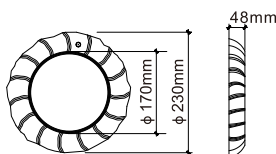

Light group controller 灯组控制器

» WiFi Light Group Controller
The control light group can reach up to 360W.
控制灯组最大可达360W。

For iOS and Android.
适用于iOS和Android系统。

WiFi 灯组控制器

» Light Control Box And Remote Control
The control light group can reach up to 3000W.
控制灯组最大可达3000W。